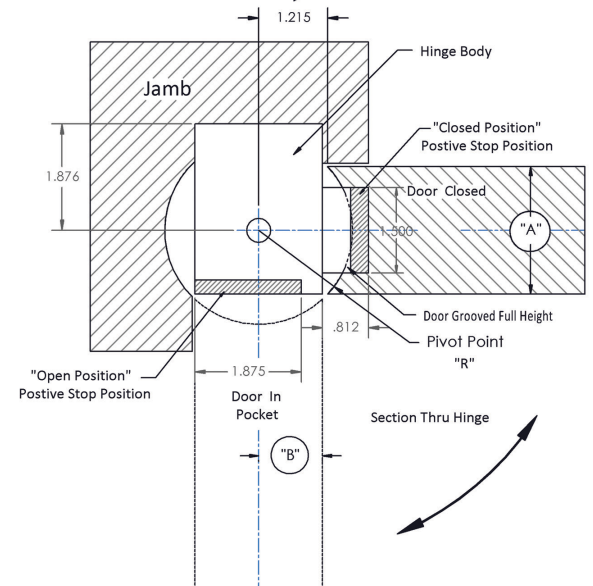

Door Jamb

Dimensions	
Door Size	2.25"
"A"	2.25"
"B"	1.125"
"R"	1.656"

Door Hardware

(914) 747-5462

nick@doorhardwarebynicholas.com

BY NICHOLAS

Harmon Hinge - 2 1/4" Thick Door

T-ALH.HAR.214