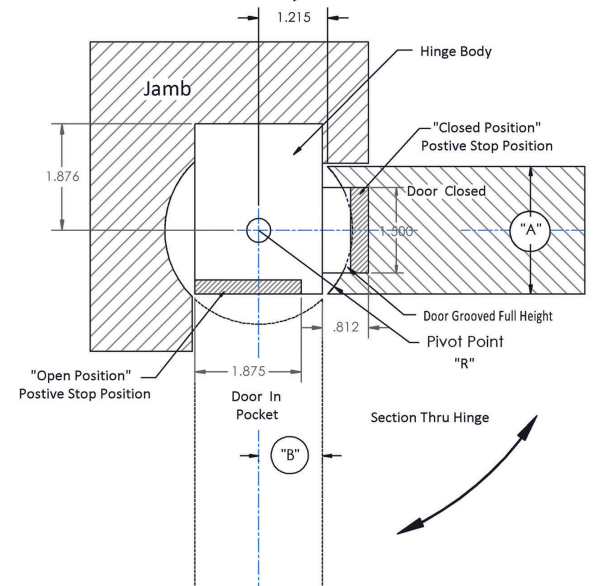

Door Jamb

Dimensions	
Door Size	2.25"
"A"	2.25"
"B"	1.125"
"R"	1.656"

Door Hardware

(914) 747-5462

nick@doorhardwarebynicholas.com

BY NICHOLAS

Harmon Hinge - 2 1/4" Thick Door

T-ALH.HAR.214